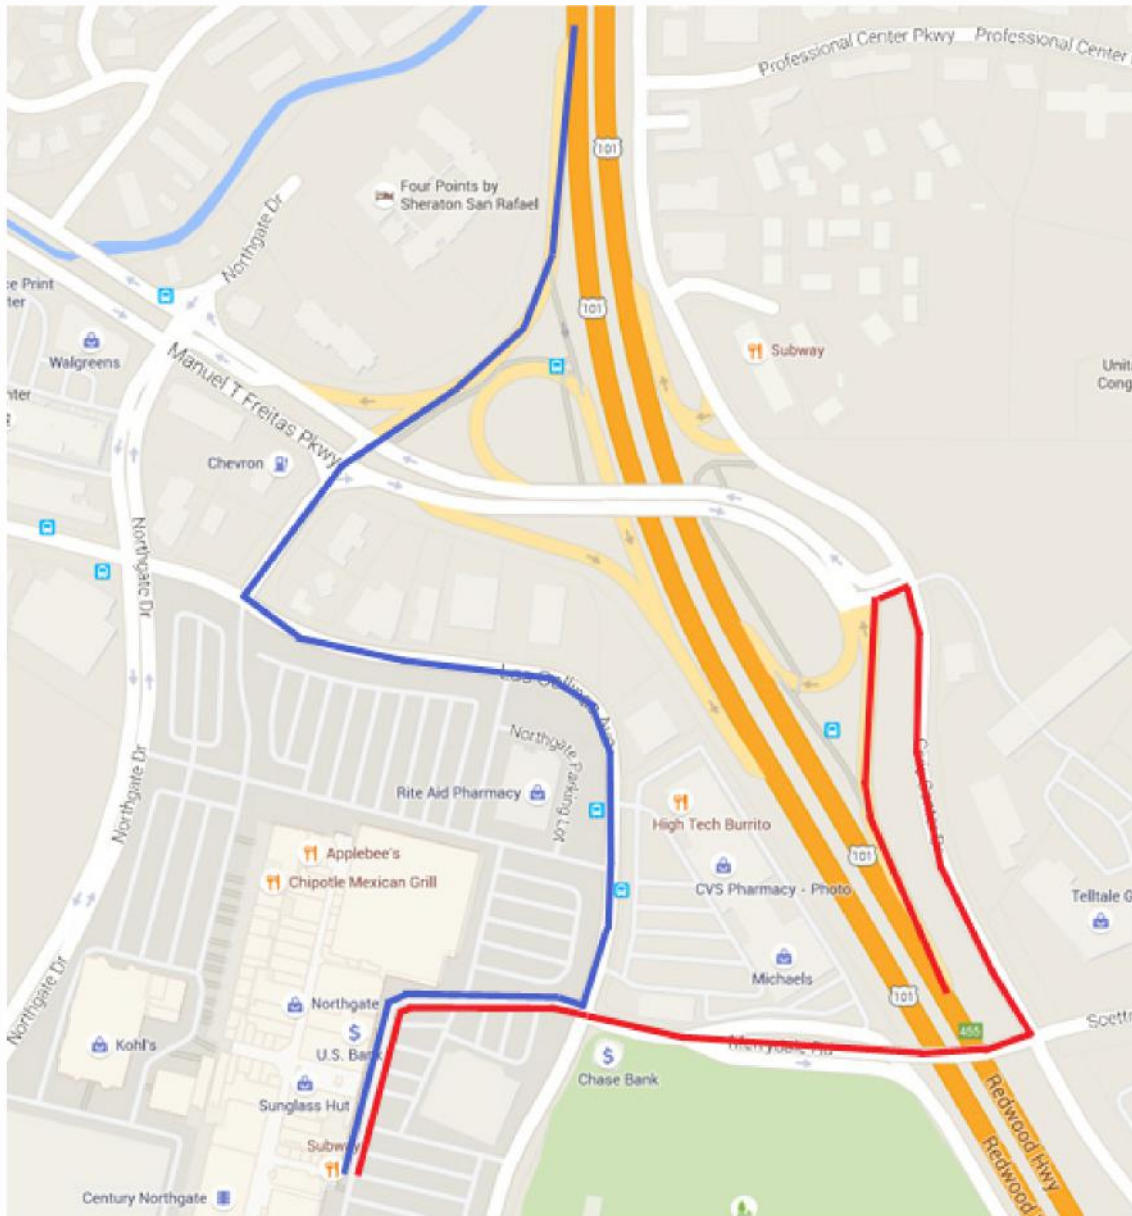

How to Get to Our New Location

"Let's go to the Mall and hang out."

We are now meeting at the *Northgate Mall* in *Terra Linda*. If you're coming from the south, follow the **red** line. If you're coming from the north follow the **blue** line. The Mall is also served by *Golden Gate Transit* routes 45 and 49, and *Marin Transit* routes 257 and 259.

Enter the Mall at the Food Court entrance.

Turn right just before the Subway. Walk down the hall to the end and turn left.
Note: orange arrows do not appear in actual location.

After you turn left, walk to the end of the hall. The elevator will be on the right.

Turn right as you exit the elevator.

Turn right again.

There you are!